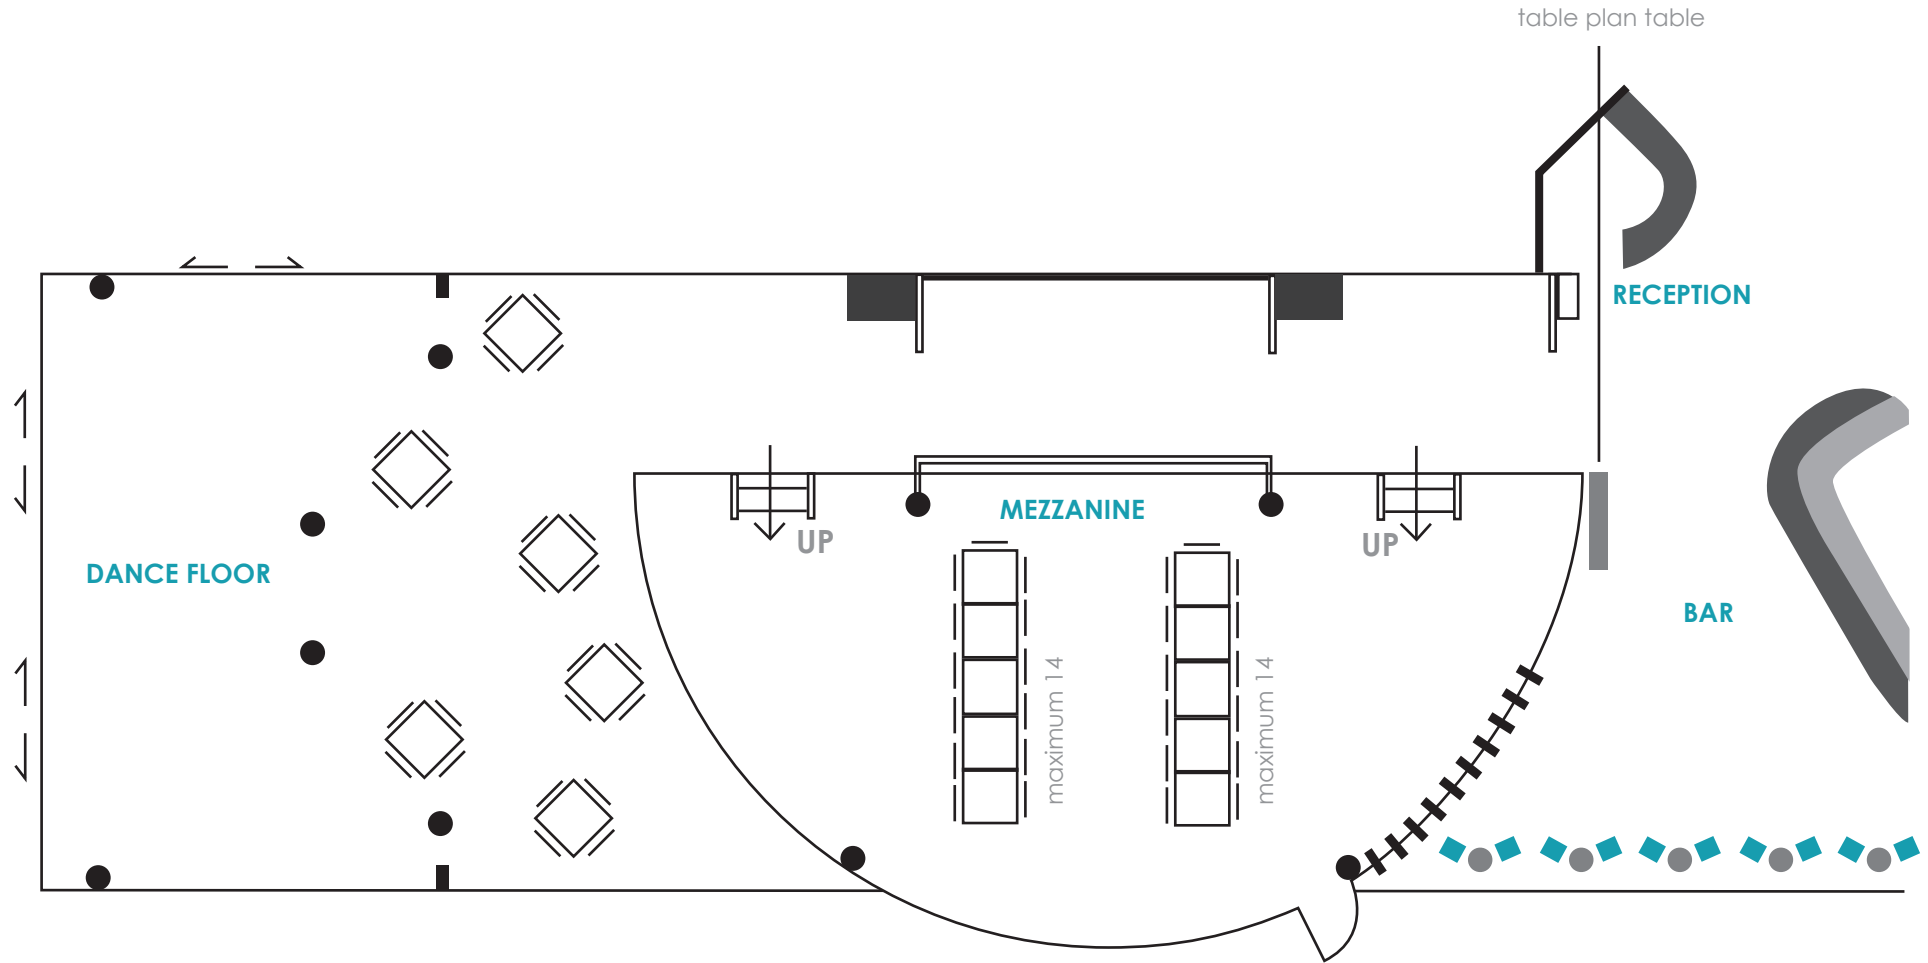

THE PIER

WELLINGTON

EAST / WEST TABLE PLAN FOR 30 GUESTS