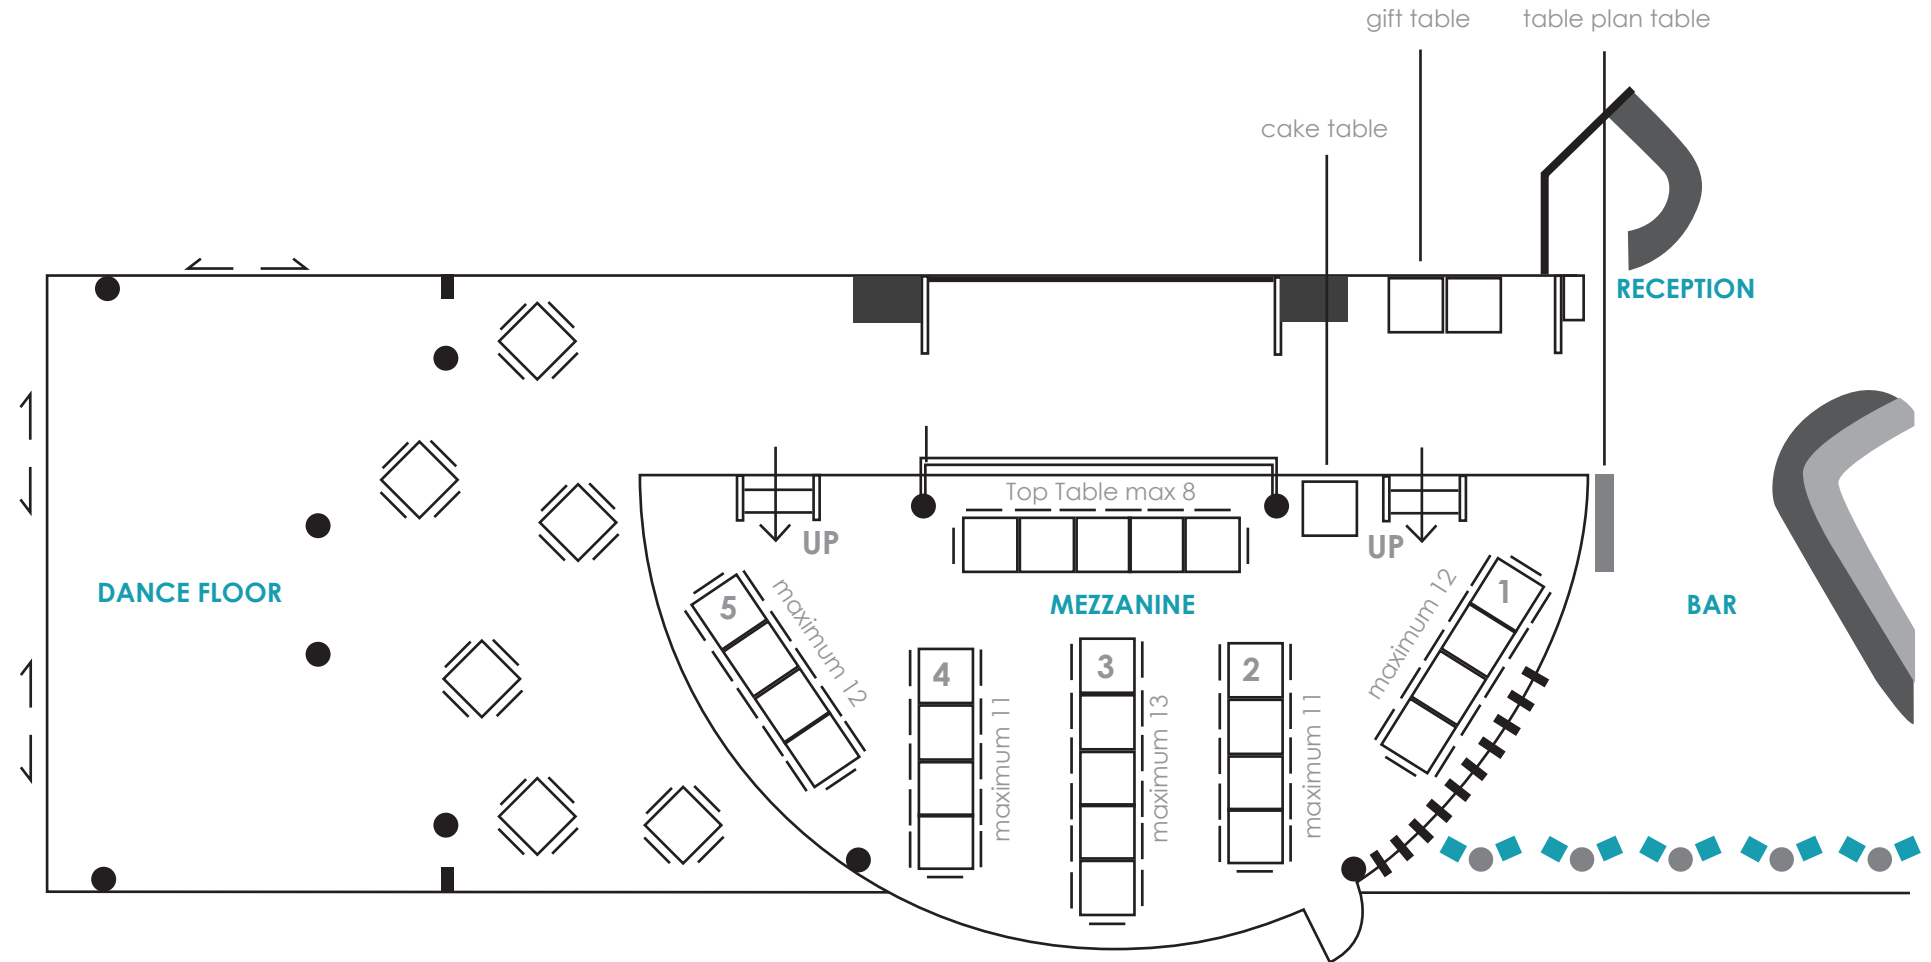

THE PIER

WELLINGTON

EAST / WEST TABLE PLAN FOR 65 GUESTS + TOP TABLE