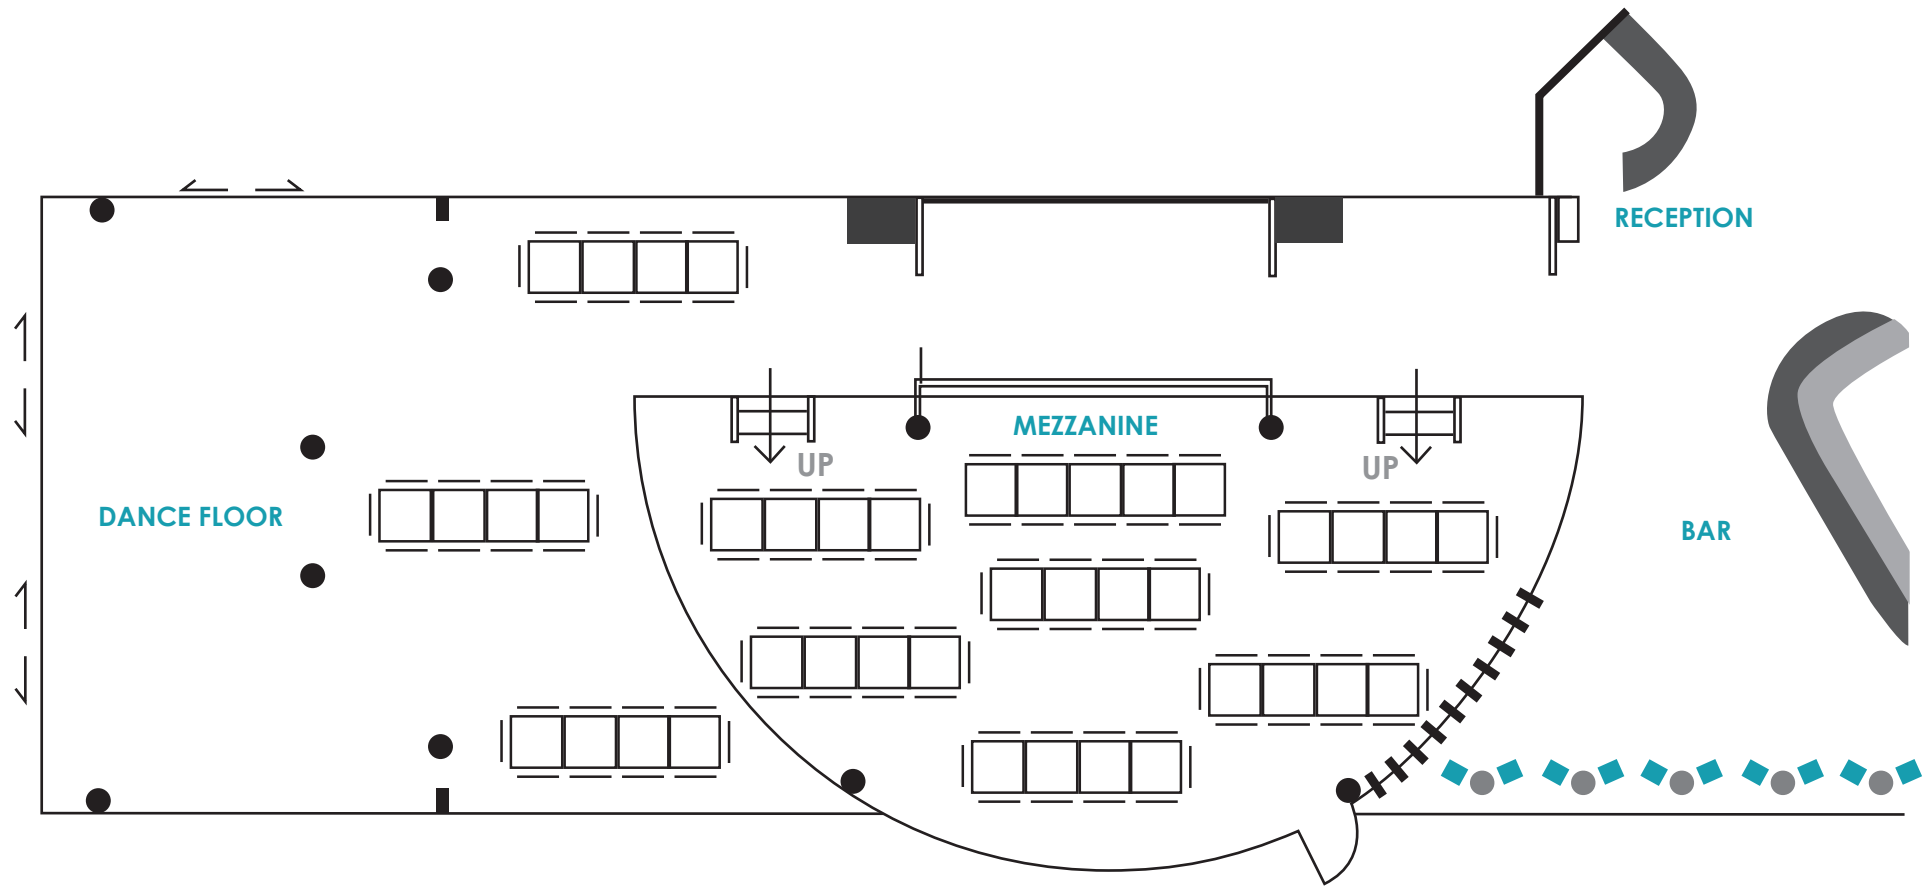

# THE PIER

WELLINGTON

**NORTH / SOUTH TABLE PLAN FOR 100 GUESTS**