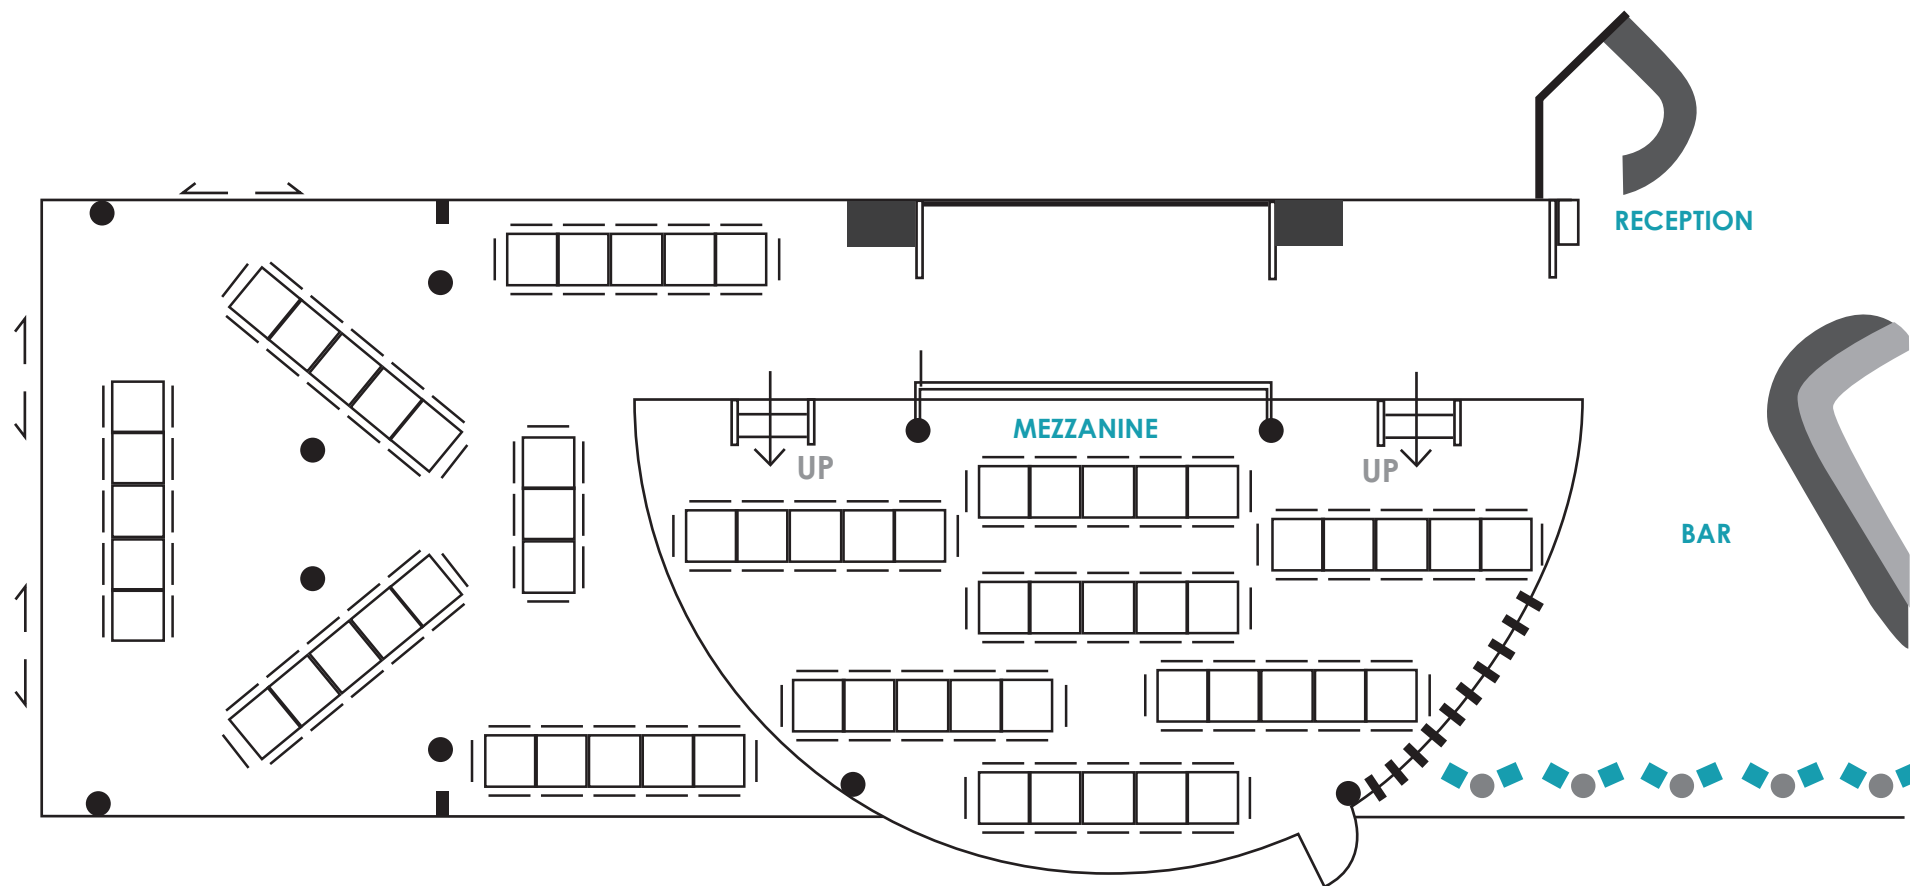

THE PIER

WELLINGTON

NORTH / SOUTH TABLE PLAN FOR 150 GUESTS