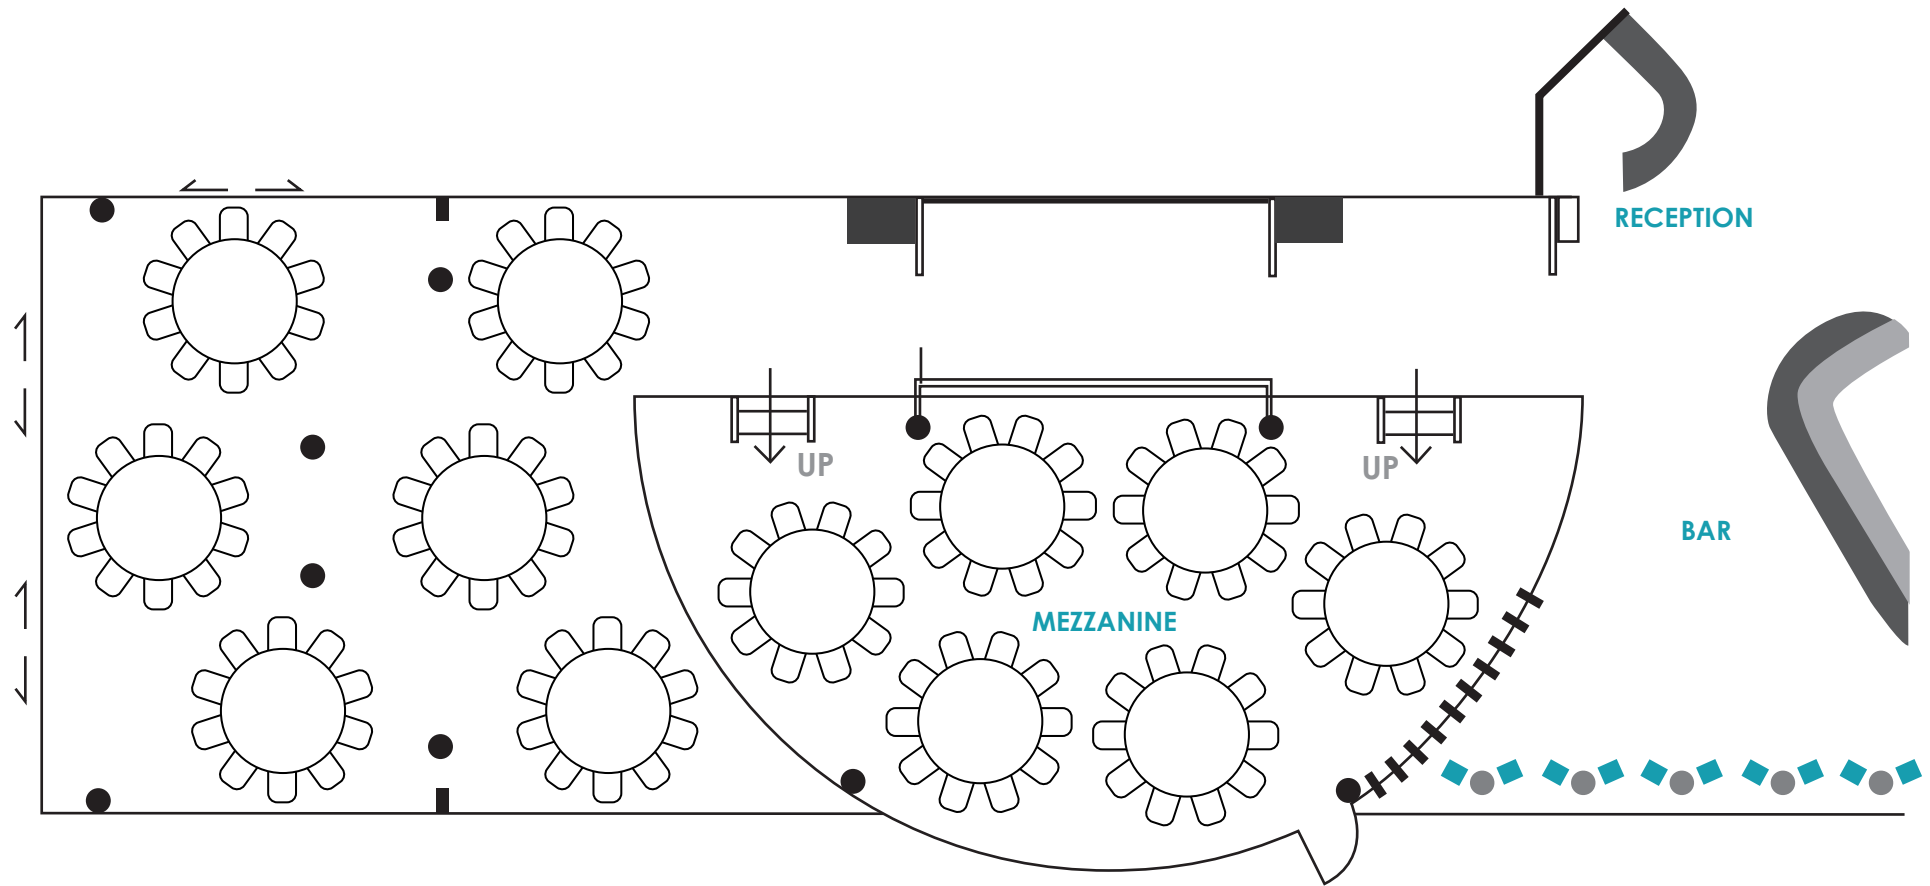

THE PIER

WELLINGTON

ROUND TABLE PLAN FOR 120 GUESTS